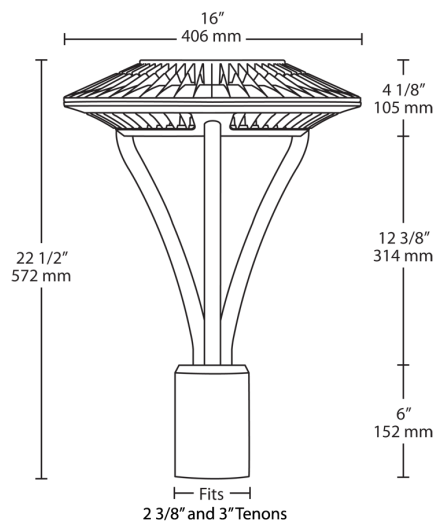

Photocell:

120-277V Twistlock photocell included. Photocell is compatible with 120V - 277V.

Dimensions

Features

- IES type V (circular) distribution
- 100,000-hour LED lifespan
- Compatible with standard 2 3/8" and 3" tenons
- "Air-Flow" fins for maximum heat dissipation
- 5-Year, No-Compromise Warranty