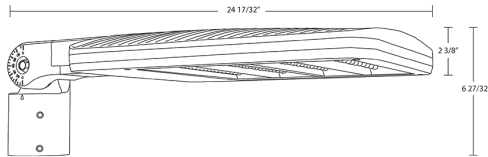

Dimensions

Features

- 0-10V dimmable standard
- IP66 Rated
- 100,000-Hour LED lifespan
- 10-Year, No-Compromise Warranty

Ordering Matrix

Family	Housing Size	Distribution	Mounting	Color Temp	Finish	Driver	Options
ALED	M	AT	SF	Y	B	/480	/WS2
	M = Medium (150W/90W/78W) L = Large (260W/220W/170W) XL = Extra Large (385W/345W/300W) S = Small (80W/60W/40W)	2T = Type II 3T = Type III 4T = Type IV 5T = Type V AT = Auto Dealership Optic	Blank = Universal Pole Mount SF = Slipfitter WM = Wall Mount	Blank = 5000K Cool Y = 3000K Warm ¹ N = 4000K Neutral	Blank = Bronze W = White B = Black	Blank = 120-277V, 0-10V Dimming /480 = 480V, 0-10V Dimming	Blank = No Option /7PR = 7 Pin Twistlock Receptacle /WS2 = Wattstopper, 20ft lens /WS4 = Wattstopper, 40ft lens ³

¹ Dark sky approved in 3000K, available only on Small and Medium fixtures

² 480V available only on Medium, Large & Extra Large fixtures

³ Wattstopper option available only on Large & Extra Large fixtures