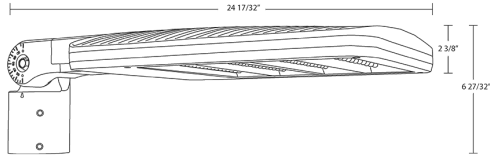

Dimensions

Features

- 0-10V dimmable standard
- IP66 Rated
- 100,000-Hour LED lifespan
- 10-Year, No-Compromise Warranty

Ordering Matrix

Family	Housing Size	Distribution	Mounting	Color Temp	Finish	Driver	Options
ALED	M	AT	SF	Y		/480	/WS2
	M = Medium (150W/90W/78W) L = Large (260W/220W/170W) XL = Extra Large (385W/345W/300W) S = Small (80W/60W/40W)	2T = Type II 3T = Type III 4T = Type IV 5T = Type V AT = Auto Dealership Optic	Blank = Universal Pole Mount SF = Slipfitter WM = Wall Mount	Blank = 5000K Cool Y = 3000K Warm ¹ N = 4000K Neutral	Blank = Bronze W = White B = Black	Blank = 120-277V, 0-10V Dimming /480 = 480V, 0-10V Dimming	Blank = No Option /7PR = 7 Pin Twistlock Receptacle /WS2 = Wattstopper, 20ft lens /WS4 = Wattstopper, 40ft lens ³

¹ Dark sky approved in 3000K, available only on Small and Medium fixtures

² 480V available only on Medium, Large & Extra Large fixtures

³ Wattstopper option available only On Large & Extra Large fixtures