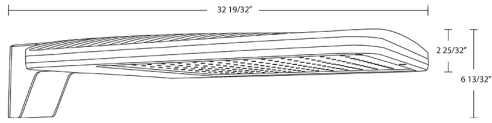

Dimensions

Features

- 0-10V dimmable standard
- IP66 Rated
- 100,000-Hour LED lifespan
- 10-Year, No-Compromise Warranty

Ordering Matrix

Family	Housing Size	Distribution	Mounting	Color Temp	Finish	Driver	Options
ALED	XL	5T		N	B		/WS4
	M = Medium (150W/90W/78W) L = Large (260W/220W/170W) XL = Extra Large (385W/345W/300W) S = Small (80W/60W/40W)	2T = Type II 3T = Type III 4T = Type IV 5T = Type V AT = Auto Dealership Optic	Blank = Universal Pole Mount SF = Slipfitter WM = Wall Mount	Blank = 5000K Cool Y = 3000K Warm ¹ N = 4000K Neutral	Blank = Bronze W = White B = Black	Blank = 120-277V, 0-10V Dimming /480 = 480V, 0-10V Dimming	Blank = No Option /7PR = 7 Pin Twistlock Receptacle /WS2 = Wattstopper, 20ft lens /WS4 = Wattstopper, 40ft lens ³

¹ Dark sky approved in 3000K, available only on Small and Medium fixtures

² 480V available only on Medium, Large & Extra Large fixtures

³ Wattstopper option available only On Large & Extra Large fixtures