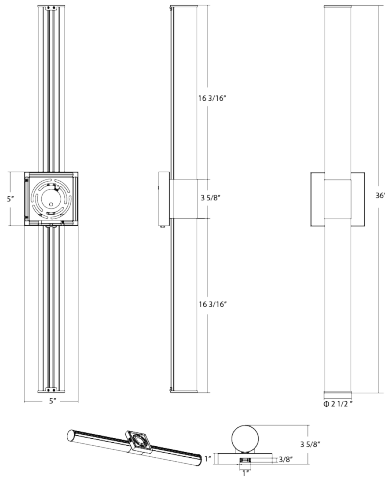

**Installation**

**Mounting:**  
Wall Mount in Horizontal or Vertical orientation

**Construction**

**Length:**  
36"

**Shape:**  
Linear Bar with Round Lens

**Technical Specifications (continued)****Finish:**

**Dimensions**

**Features**

- Steel housing with a shatter-resistant polycarbonate lens
- Modern round and square forms available in black or brushed nickel
- 5CCT Selectable 2700/3000/3500/4000/5000K
- 120V driver with TRIAC/ELV dimming down to 10%
- Damp rated, Title 24 Compliant, 50,000 hrs, 5-year no compromise warranty

**Ordering Matrix**

| Family | Size/Wattage  | Shape                   | CRI/Color Temp   | Driver                  | Finish                           |
|--------|---|-------------------------|--|-------------------------|----------------------------------|
| ALR    | 36  | R                       |  |                         | B                                |
|        | Blank = 14" Sconce, 16W<br>18 = 18", 20W<br>24 = 24", 24W<br>36 = 36", 30W<br>48 = 48", 38W | R = Round<br>S = Square | Blank = 90 CRI, 2700/3000/3500/4000/5000K CCT Adjustable | Blank = 120V, TRIAC/ELV | B = Black<br>BN = Brushed Nickel |