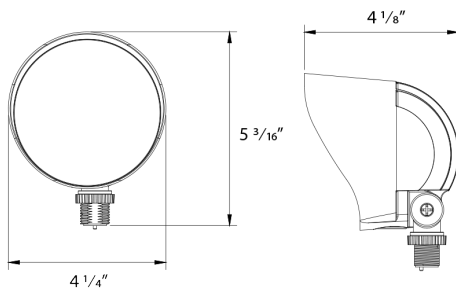

Technical Specifications (continued)

Other

5-Year Limited Warranty:

The RAB 5-year, limited warranty covers light output, driver performance and paint finish. RAB's warranty is subject to all terms and conditions found at rablighting.com/warranty.

Dimensions

Features

- 100,000-hour LED Life
- 120V
- 5-Year, limited warranty

Ordering Matrix

Family	Wattage	Color Temp	Finish	Driver
BULLET	20		A	
	12 = 12/9/6W 20 = 20/15/10W 2X12 = 24/18/12W 2X20 = 40/30/20W	Blank = 3000/4000/5000K CCT Adjustable	A = Bronze B = Black VG = Verde Green W = White	Blank = 120V, TRIAC Dimming