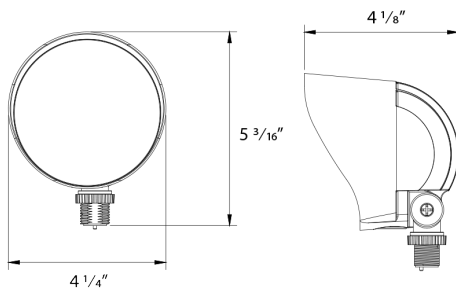

Dimensions

Features

- 100,000-hour LED Life
- 120V
- 5-Year, limited warranty

Ordering Matrix

Family	Wattage	Color Temp	Finish	Driver
BULLET	20		W	
	12 = 12/9/6W 20 = 20/15/10W 2X12 = 24/18/12W 2X20 = 40/30/20W	Blank = 3000/4000/5000K CCT Adjustable	A = Bronze B = Black VG = Verde Green W = White	Blank = 120V, TRIAC Dimming