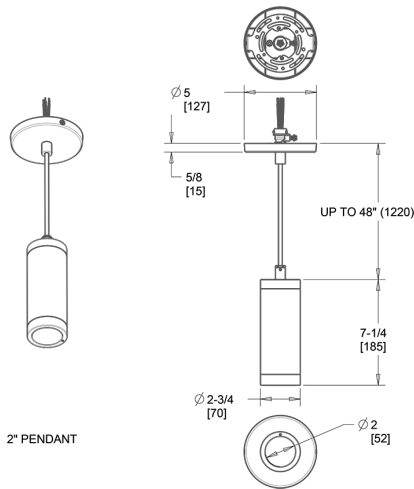

Installation

Mounting:

Pendant cord (48" standard, cut to length in field)

Other

5-Year, No-Compromise Warranty:

RAB warrants that our LED products will be free from defects in materials and workmanship for a period of five (5) years from the date of delivery to the end user, including coverage of light output, color stability, driver performance and fixture finish. RAB's warranty is subject to all terms and conditions found at rablighting.com/warranty.

Dimensions

Features

- Sleek, contemporary, architectural-grade design
- Universal dimming driver (TRIAC, ELV and 0-10V)
- 50,000-Hour LED lifespan

Ordering Matrix

| Family | Size | Mounting | Wattage | Optic | CRI/Color Temp | Finish |
|--------|--|-----------|----------------|---------------------|------------------|--------|
| CDLED | 2 | PC | 10W | 30D | 935 | K |
| 4 = 4" | W = Wall Direct/Indirect (Downlight/Uplight) | 20W = 20W | 40D = 40° | 950 = 90 CRI, 5000K | W = Matte White | |
| 6 = 6" | PS = Pendant Stem | 10W = 10W | 20D = 20° | 940 = 90 CRI, 4000K | K = Matte Black | |
| 2 = 2" | PC = Pendant Cord 48" Standard | 26W = 26W | 30D = 30° | 935 = 90 CRI, 3500K | S = Matte Silver | |
| | S = Surface (Ceiling Mount) | 40W = 40W | 50D = 50° | 930 = 90 CRI, 3000K | Z = Bronze | |
| | WU = Wall Indirect (Uplight) Only | | 80D = 80° | 927 = 90 CRI, 2700K | | |
| | WD = Wall Direct (Downlight) Only | | WW = Wall Wash | | | |