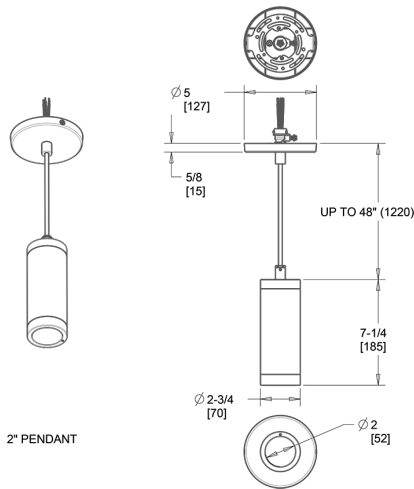

Installation

Mounting:

Pendant cord (48" standard, cut to length in field)

Other

5-Year, No-Compromise Warranty:

RAB warrants that our LED products will be free from defects in materials and workmanship for a period of five (5) years from the date of delivery to the end user, including coverage of light output, color stability, driver performance and fixture finish. RAB's warranty is subject to all terms and conditions found at rablighting.com/warranty.

Dimensions

Features

- Sleek, contemporary, architectural-grade design
- Universal dimming driver (TRIAC, ELV and 0-10V)
- 50,000-Hour LED lifespan

Ordering Matrix

| Family | Size | Mounting | Wattage | Optic | CRI/Color Temp | Finish |
|--------|--------|--|-----------|----------------|---------------------|------------------|
| CDLED | 2 | PC | 10W | WW | 935 | W |
| | 4 = 4" | W = Wall Direct/Indirect (Downlight/Uplight) | 20W = 20W | 40D = 40° | 950 = 90 CRI, 5000K | W = Matte White |
| | 6 = 6" | PS = Pendant Stem | 10W = 10W | 20D = 20° | 940 = 90 CRI, 4000K | K = Matte Black |
| | 2 = 2" | PC = Pendant Cord 48" Standard | 26W = 26W | 30D = 30° | 935 = 90 CRI, 3500K | S = Matte Silver |
| | | S = Surface (Ceiling Mount) | 40W = 40W | 50D = 50° | 930 = 90 CRI, 3000K | Z = Bronze |
| | | WU = Wall Indirect (Uplight) Only | | 80D = 80° | 927 = 90 CRI, 2700K | |
| | | WD = Wall Direct (Downlight) Only | | WW = Wall Wash | | |