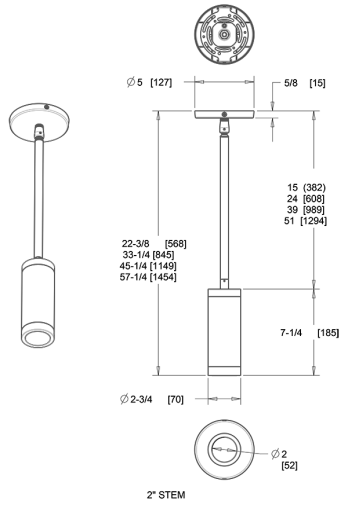

Installation

Mounting:

Pendant stem (comes with components to create 12", 24", 36" or 48" in field)

Other

5-Year, No-Compromise Warranty:

RAB warrants that our LED products will be free from defects in materials and workmanship for a period of five (5) years from the date of delivery to the end user, including coverage of light output, color stability, driver performance and fixture finish. RAB's warranty is subject to all terms and conditions found at rablighting.com/warranty.

Dimensions

Features

- Sleek, contemporary, architectural-grade design
- Universal dimming driver (TRIAC, ELV and 0-10V)
- 50,000-Hour LED lifespan

Ordering Matrix

| Family | Size | Mounting | Wattage | Optic | CRI/Color Temp | Finish |
|--------|---|------------------|-----------------------|----------------------------|-------------------------|--------|
| CDLED | 2 | PS | 10W | 30D | 935 | W |
| 4 = 4" | W = Wall Direct/Indirect (Downlight/Uplight) | 20W = 20W | 40D = 40° | 950 = 90 CRI, 5000K | W = Matte White | |
| 6 = 6" | PS = Pendant Stem | 10W = 10W | 20D = 20° | 940 = 90 CRI, 4000K | K = Matte Black | |
| 2 = 2" | PC = Pendant Cord 48" Standard | 26W = 26W | 30D = 30° | 935 = 90 CRI, 3500K | S = Matte Silver | |
| | S = Surface (Ceiling Mount) | 40W = 40W | 50D = 50° | 930 = 90 CRI, 3000K | Z = Bronze | |
| | WU = Wall Indirect (Uplight) Only | | 80D = 80° | 927 = 90 CRI, 2700K | | |
| | WD = Wall Direct (Downlight) Only | | WW = Wall Wash | | | |