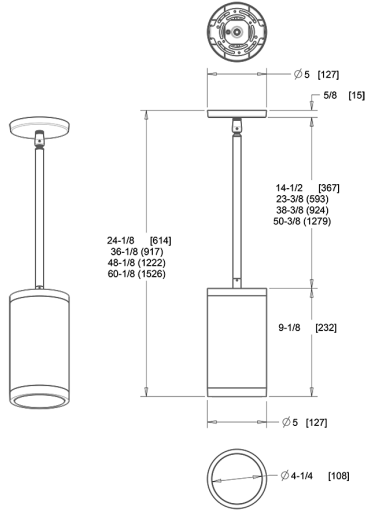

### Installation

#### Mounting:

Pendant stem (comes with components to create 12", 24", 36" or 48" in field)

## Dimensions