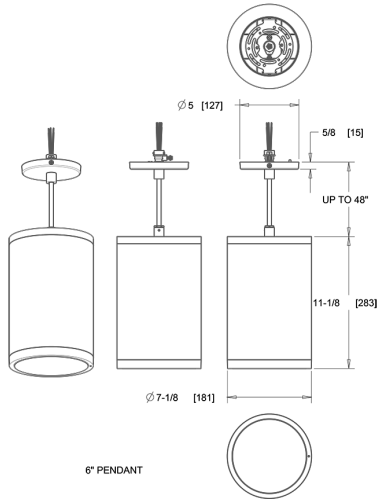

Installation

Mounting:

Pendant cord (48" standard, cut to length in field)

Other

5-Year, No-Compromise Warranty:

RAB warrants that our LED products will be free from defects in materials and workmanship for a period of five (5) years from the date of delivery to the end user, including coverage of light output, color stability, driver performance and fixture finish. RAB's warranty is subject to all terms and conditions found at rablighting.com/warranty.

Dimensions

Features

- Sleek, contemporary, architectural-grade design
- Universal dimming driver (TRIAC, ELV and 0-10V)
- 50,000-Hour LED lifespan

Ordering Matrix

| Family | Size | Mounting | Wattage | Optic | CRI/Color Temp | Finish |
|--------|---|------------------|-----------------------|----------------------------|-------------------------|--------|
| CDLED | 6 | PC | 20W | 80D | 930 | Z |
| 4 = 4" | W = Wall Direct/Indirect (Downlight/Uplight) | 20W = 20W | 40D = 40° | 950 = 90 CRI, 5000K | W = Matte White | |
| 6 = 6" | PS = Pendant Stem | 10W = 10W | 20D = 20° | 940 = 90 CRI, 4000K | K = Matte Black | |
| 2 = 2" | PC = Pendant Cord 48" Standard | 26W = 26W | 30D = 30° | 935 = 90 CRI, 3500K | S = Matte Silver | |
| | S = Surface (Ceiling Mount) | 40W = 40W | 50D = 50° | 930 = 90 CRI, 3000K | Z = Bronze | |
| | WU = Wall Indirect (Uplight) Only | | 80D = 80° | 927 = 90 CRI, 2700K | | |
| | WD = Wall Direct (Downlight) Only | | WW = Wall Wash | | | |