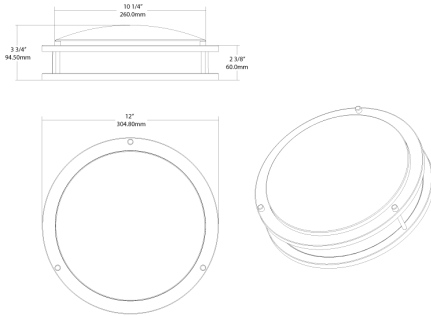

Dimensions

Features

- Surface mount to ceiling or wall
- Field-adjustable "set and forget" color temperature
- Decorative twin-ring design makes fixture ideal for residential applications
- Ideal for hospitality and multi-family residential applications
- Suitable for wet and damp locations

Ordering Matrix

Family	Type	Size	Shape	Wattage	CRI/Color Temp	Driver	Finish
CRVFA	D	12	R	16	9CCT	120	BN
	D = Decorative	18 = 18" 19 = 19" 14 = 14" 12 = 12" 11 = 11"	R = Round	16 = 16W 32 = 32W 20 = 20W	9CCT = 90CRI, 2700/3000/3500/4000/5000K CCT Adjustable	120 = 120V, TRIAC/ELV	W = White BN = Brushed Nickel