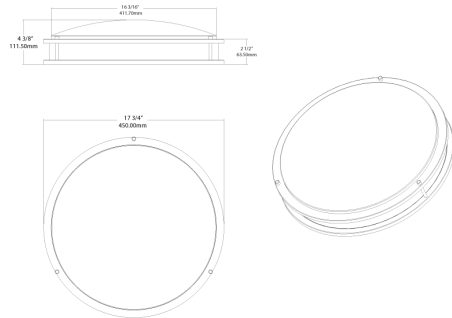

**Installation**

**Mounting:**

Surface mount

**Technical Specifications (continued)****Construction**

**Size:**  
18"

**Shape:**  
Round

**Finish:**  
White w/brushed nickel ring

**Trim Style:**  
Smooth

## Dimensions