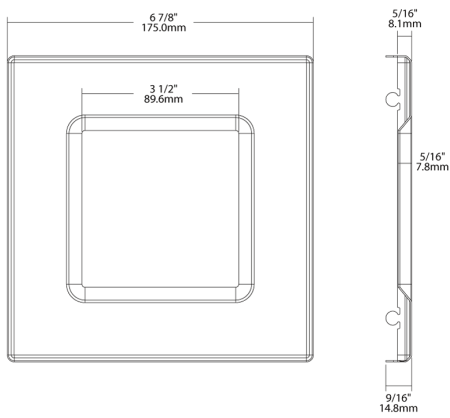

Mounting plates, extension cables, color trims and goof rings for canless downlights.

**Installation**

**Mounting:**

Snap on

**Construction**

**Size:**

6"

**Shape:**

Dimensions

Features

Trims for Edge-Lit Wafer