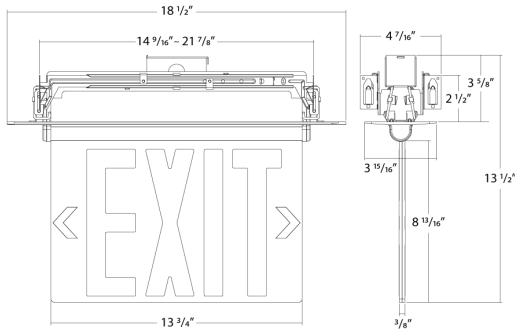

Dimensions

Features

- Great for applications requiring an attractive, edge-lit exit sign while remaining budget- friendly
- Provides ceiling, wall, recessed, and end mounting capability all in one box
- NYC-Compliant aluminum housing
- Nickel Metal Hydride battery delivers 90 minutes of emergency capacity. Test switch provides manual activation of 30-second diagnostic testing for on-demand visual inspection.
- Red letters. Single-face clear panel or double-face mirror panel models available. Includes removeable chevron arrows.