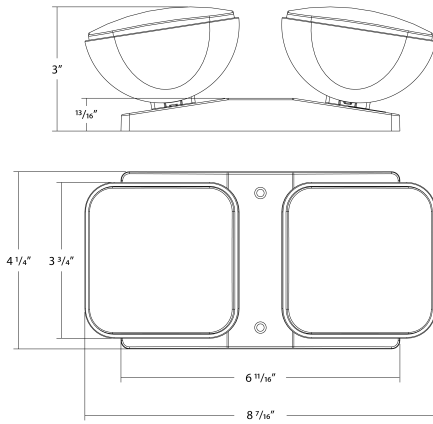

Dimensions

Features

- Injection-molded thermoplastic ABS housing, UL 94V-0 flame rating
- 3.6V, 1W ultra bright white LED lamps
- Provides consistent and reliable illumination over time.

Ordering Matrix

Family	Environment	Driver	High Lumen	Self Testing	Housing Color
EREMOTE					
	Blank = Indoor OUT = Outdoor	Blank = Multi Volts	Blank = No High Lumen H = High Lumen	Blank = No Self Testing S = Self Testing	Blank = White B = Black