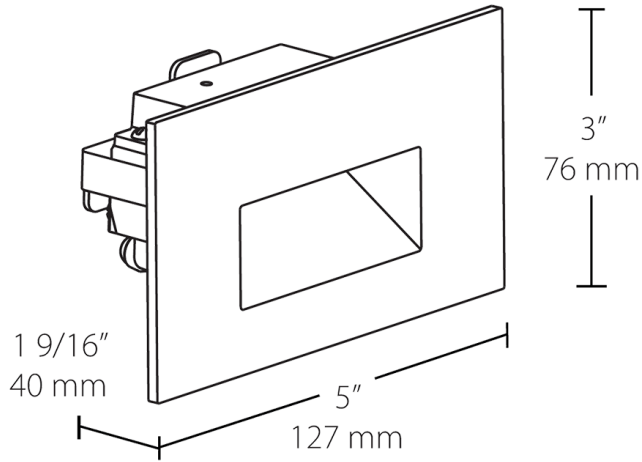

**Dimensions**

**Features**

- Easy installation into a recessed 2" x 4" job
- Deep regress of light source eliminates glare
- Concealed hardware for a clean, sophisticated look
- Suitable for both indoor and outdoor use
- 5-Year, No-Compromise Warranty