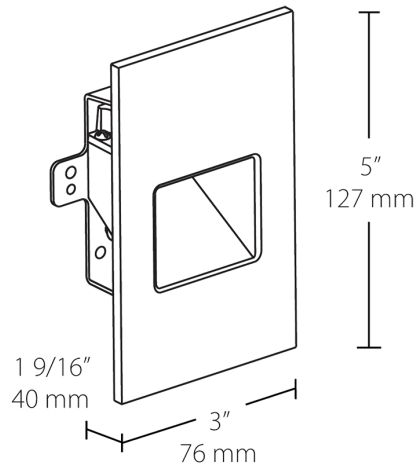

Electrical

THD:

31.4% at 120V

Power Factor:

94.4% at 120V

Dimensions

Features

- Easy installation into a recessed 2" x 4" job
- Deep regress of light source eliminates glare
- Concealed hardware for a clean, sophisticated look
- Suitable for both indoor and outdoor use
- 5-Year, No-Compromise Warranty