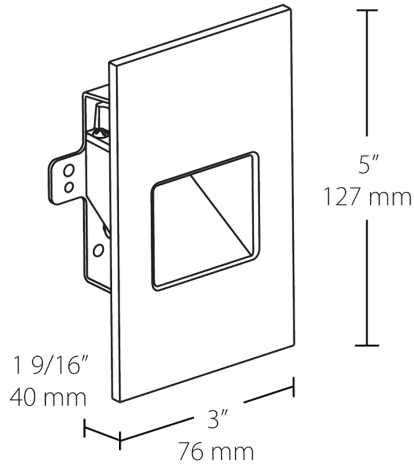

**Electrical**

**THD:**

31.3% at 120V

**Power Factor:**

95.1% at 120V

**Dimensions**

**Features**

- Easy installation into a recessed 2" x 4" job
- Deep regress of light source eliminates glare
- Concealed hardware for a clean, sophisticated look
- Suitable for both indoor and outdoor use
- 5-Year, No-Compromise Warranty