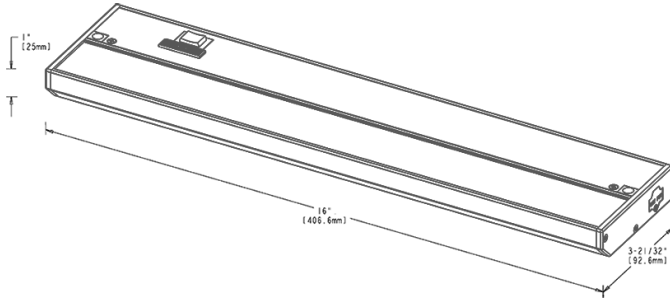

Dimensions

Features

- 5 discrete color temperatures
- Simple to connect multiple fixtures
- Available in four sizes (8", 16", 24" and 32") and two color finishes (white & brown)
- Compatible with common ELV & TRIAC dimmers

Ordering Matrix

Family	Length (Wattage)	Color Temp	Finish	Driver
KNOOKFA	16		W	
	8 = 8" (4/2W) 16 = 16" (9/5W) 24 = 24" (13/7W) 32 = 32" (16/8W)	Blank = 2700/3000/3500/4000/5000K	Blank = Brown W = White	Blank = 120V