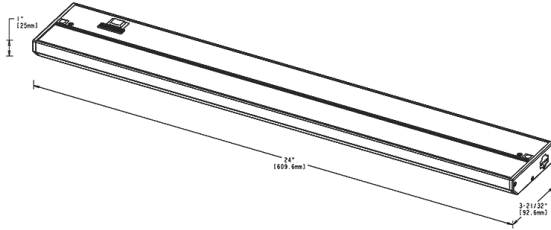

Dimensions

Features

- 5 discrete color temperatures
- Simple to connect multiple fixtures
- Available in four sizes (8", 16", 24" and 32") and two color finishes (white & brown)
- Compatible with common ELV & TRIAC dimmers

Ordering Matrix

Family	Length (Wattage)	Color Temp	Finish	Driver
KNOOKFA	24		W	
	8 = 8" (4/2W) 16 = 16" (9/5W) 24 = 24" (13/7W) 32 = 32" (16/8W)	Blank = 2700/3000/3500/4000/5000K	Blank = Brown W = White	Blank = 120V