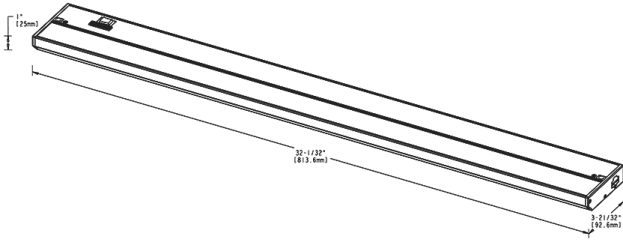

## Dimensions

## Features

- 5 discrete color temperatures
- Simple to connect multiple fixtures
- Available in four sizes (8", 16", 24" and 32") and two color finishes (white & brown)
- Compatible with common ELV & TRIAC dimmers