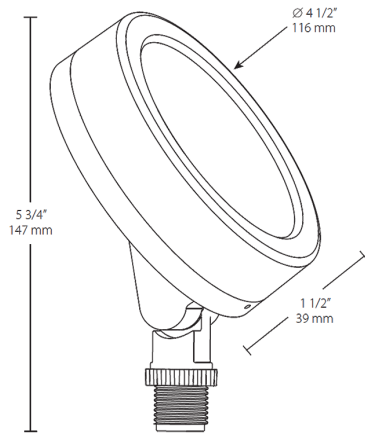

11.1% at 120V

Power Factor:

99.1% at 120V

Dimensions

Features

- Equivalent to 75W halogen BR30 wide flood
- Wide 6H x 6V distribution
- Diffused lens for smooth, even light distribution
- Very low profile
- Adjustable knuckle
- 60,000-Hour LED lifespan