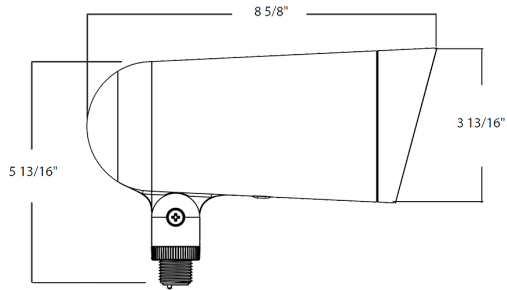

Dimensions

Features

- Wildlife-friendly amber light
- 50,000-hour LED Life
- TRIAC dimming
- IP65 rating protects against dust and water
- 5-Year, limited warranty

Ordering Matrix

Family	Size/Wattage	Mounting	Wavelength	Finish	Driver
LF34	L		YA	B	
	S = Small, 8W L = Large, 22W	Blank = Knuckle Arm	YA = Amber Wavelength 597 nm	Blank = Bronze W = White B = Black	Blank = 120V, TRIAC Dimming