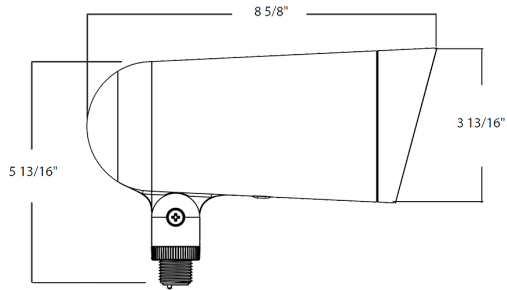

Dimensions

Features

- Wildlife-friendly amber light
- 50,000-hour LED Life
- TRIAC dimming
- IP65 rating protects against dust and water
- 5-Year, limited warranty

Ordering Matrix

Family	Size/Wattage	Mounting	Wavelength	Finish	Driver
LF34	L		YA		
	S = Small, 8W L = Large, 22W	Blank = Knuckle Arm	YA = Amber Wavelength 597 nm	Blank = Bronze W = White B = Black	Blank = 120V, TRIAC Dimming