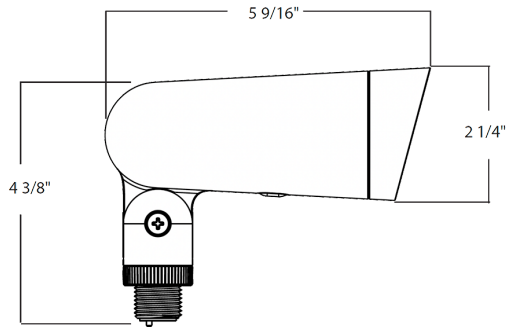

Dimensions

Features

- Wildlife-friendly amber light
- 50,000-hour LED Life
- TRIAC dimming
- IP65 rating protects against dust and water
- 5-Year, limited warranty

Ordering Matrix

Family	Size/Wattage	Mounting	Wavelength	Finish	Driver
LF34	S		YA	B	

S = Small, 8W
L = Large, 22W

Blank = Knuckle Arm

YA = Amber Wavelength 597 nm

Blank = Bronze
W = White
B = Black

Blank = 120V, TRIAC Dimming