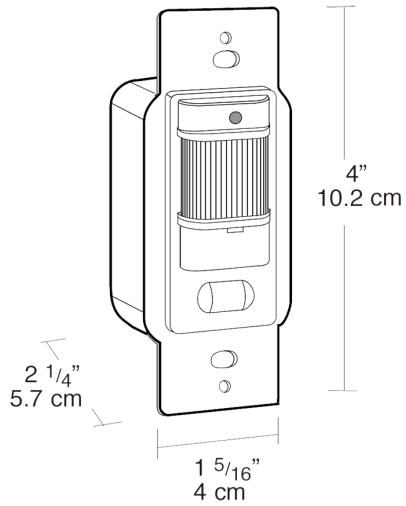

Fits decorator wall plates with only 1/2" protrusion. Gangable. Sensitive 180° view passive infrared motion detector keeps lights on only when rooms are in use covers 1000 sq. ft Works with electronic ballasts. Can be wired in parallel. LED indicator, wallplate included. Can also be used as a ceiling sensor. Must have hot and wires in box.

Color: Ivory

Weight: 0.3 lbs

<b>Project:</b>	<b>Type:</b>
<b>Prepared By:</b>	<b>Date:</b>

**Technical Specifications**

**Compliance**

**UL Listed:**

Indoor applications Smart Box & Tuff Dome Wet locations

**Other**

**Detection:**

180° view covers 1000 sq. ft.

**Dimensions****Features**

- Sensitive 180° view passive infrared motion detector keeps lights on only when rooms are in use
- LED detection indicator
- Tough, vandal resistant lens
- Fits decorator wall plates
- Control panel cover only removable with wall plate to prevent tampering
- Manual off/auto switch
- Vandal proof sensor for schools, gyms and high abuse areas