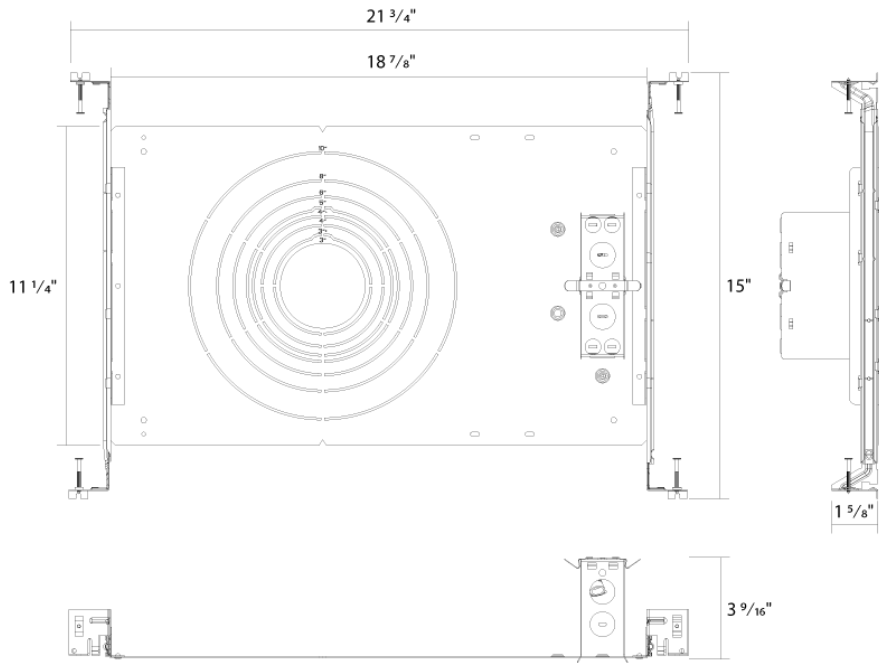

Dimensions

Ordering Matrix

Family	Shape	Controls
ND22	RFRAME	

RFRAME = New construction frame for Round Trims Blank = None
 SFRAME = New construction frame for Square Trims /LCB = Lightcloud Blue