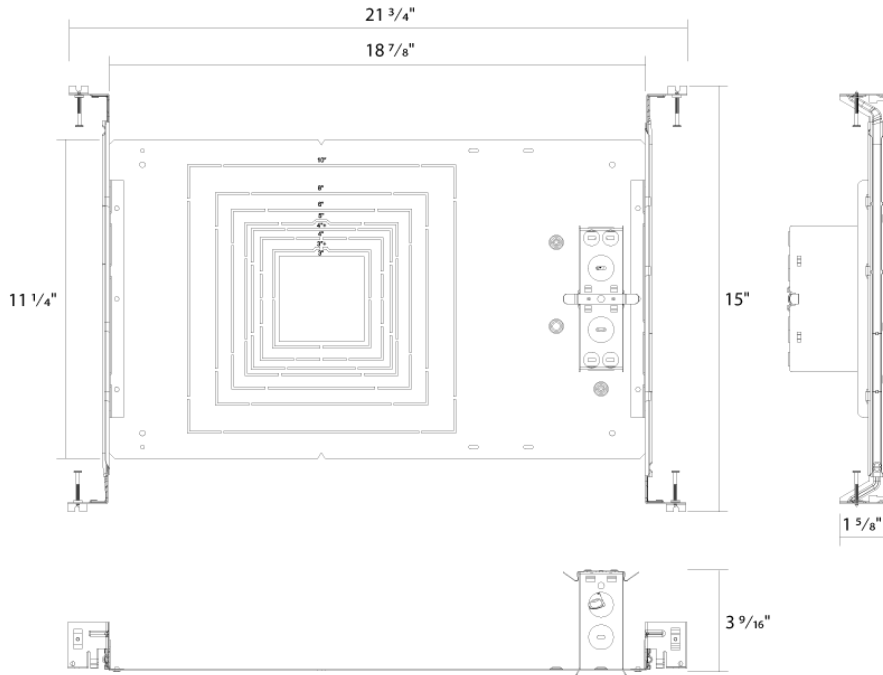

Compatible Products:

ND22-12
3" Modular Downlight 12W

ND22-20
4" Modular Downlight 20W

ND22-30
6" Modular Downlight 30W

ND22-50
8" Modular Downlight 50W

Dimensions

Ordering Matrix

Family	Shape	Controls
ND22	SFRAME	