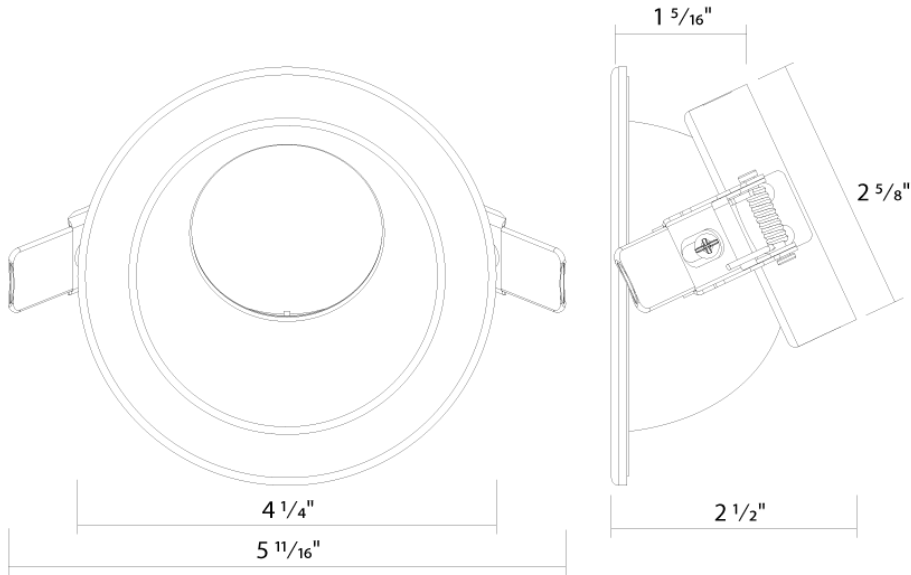

Installation

Mounting:

Twist-lock design to attach reflector trim to compatible LED light engine

Construction

Trim Size:

3"

Trim Shape:

Wall Wash - Round

Dimensions

Ordering Matrix

Family	Aperture/Size	Shape	Reflector Finish	Trim
ND22T	3	R	B	WW
	3 = 3" 4 = 4" 4H = 4" 6 = 6" 6H = 6" 8 = 8" 10 = 10"	R = Round S = Square ^{A1}	W = White Reflector + Flange HZ = Haze Reflector + Flange HW = Haze Reflector + White Flange B = Black Reflector + Flange ^{A2}	Blank = Open Flanged Trim WW = Wall Wash Flanged Trim ^{A3}

^{A1} Square not available in 10".

^{A2} Black flange for black reflector only.

^{A3} Wall wash available in 3", 4", 6" (12W) and 6" & 8" (20W, 30W, 50W).

ND22-12 fits 3, 4, and 6"; ND22-20 and ND22-30 fit 4H, 6H, and 8" models; ND22-50 fits 6H, 8", and 10" models.