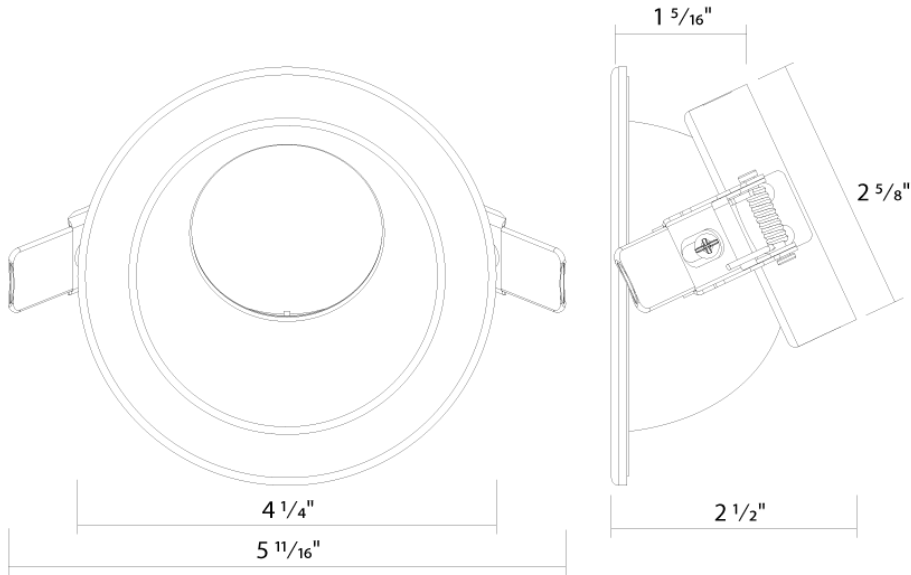

Installation

Mounting:

Twist-lock design to attach reflector trim to compatible LED light engine

Construction

Trim Size:

3"

Trim Shape:

Wall Wash - Round

Dimensions

Ordering Matrix

Family	Aperture/Size	Shape	Reflector Finish	Trim
ND22T	3	R	HZ	WW
	3 = 3" 4 = 4" 4H = 4" 6 = 6" 6H = 6" 8 = 8" 10 = 10"	R = Round S = Square ^{A1}	W = White Reflector + Flange HZ = Haze Reflector + Flange HW = Haze Reflector + White Flange B = Black Reflector + Flange ^{A2}	Blank = Open Flanged Trim WW = Wall Wash Flanged Trim ^{A3}

^{A1} Square not available in 10".

^{A2} Black flange for black reflector only.

^{A3} Wall wash available in 3", 4", 6" (12W) and 6" & 8" (20W, 30W, 50W).

ND22-12 fits 3, 4, and 6"; ND22-20 and ND22-30 fit 4H, 6H, and 8" models; ND22-50 fits 6H, 8", and 10" models.