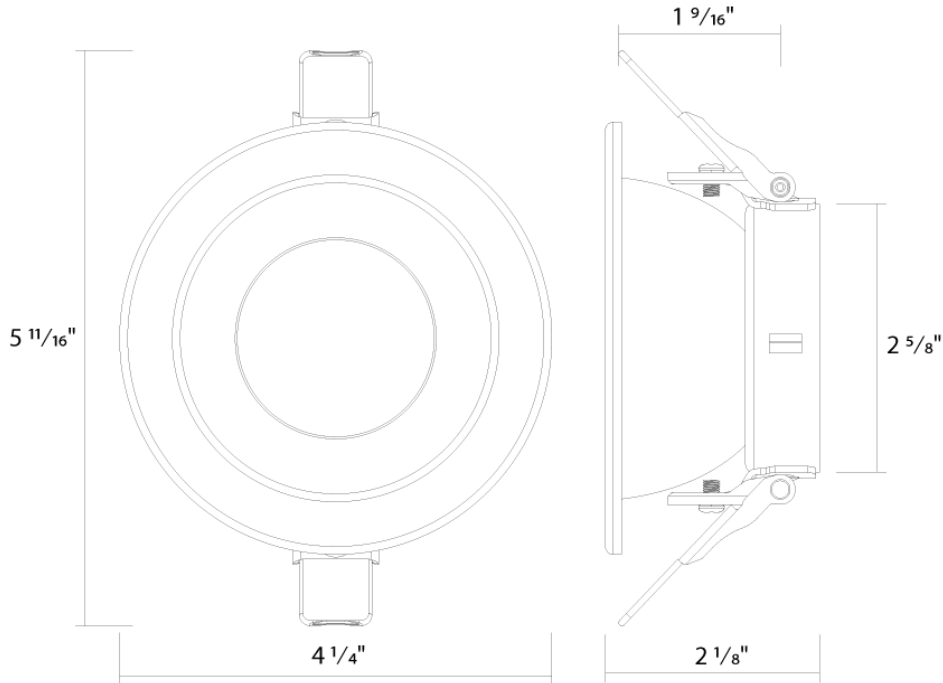

**Installation**

**Mounting:**

Twist-lock design to attach reflector trim to compatible LED light engine

**Construction**

**Trim Size:**

3"

**Trim Reflector:**

Smooth reflector constructed from anodized aluminum with powder coated paint finish

Dimensions

Ordering Matrix

Family	Aperture/Size	Shape	Reflector Finish	Trim
ND22T	3	R	HZ	
	3 = 3" 4 = 4" 4H = 4" 6 = 6" 6H = 6" 8 = 8" 10 = 10"	R = Round S = Square <sup>A1</sup>	W = White Reflector + Flange HZ = Haze Reflector + Flange HW = Haze Reflector + White Flange B = Black Reflector + Flange <sup>A2</sup>	Blank = Open Flanged Trim WW = Wall Wash Flanged Trim <sup>A3</sup>

<sup>A1</sup> Square not available in 10".

<sup>A2</sup> Black flange for black reflector only.

<sup>A3</sup> Wall wash available in 3", 4", 6" (12W) and 6" & 8" (20W, 30W, 50W).

ND22-12 fits 3, 4, and 6"; ND22-20 and ND22-30 fit 4H, 6H, and 8" models; ND22-50 fits 6H, 8", and 10" models.