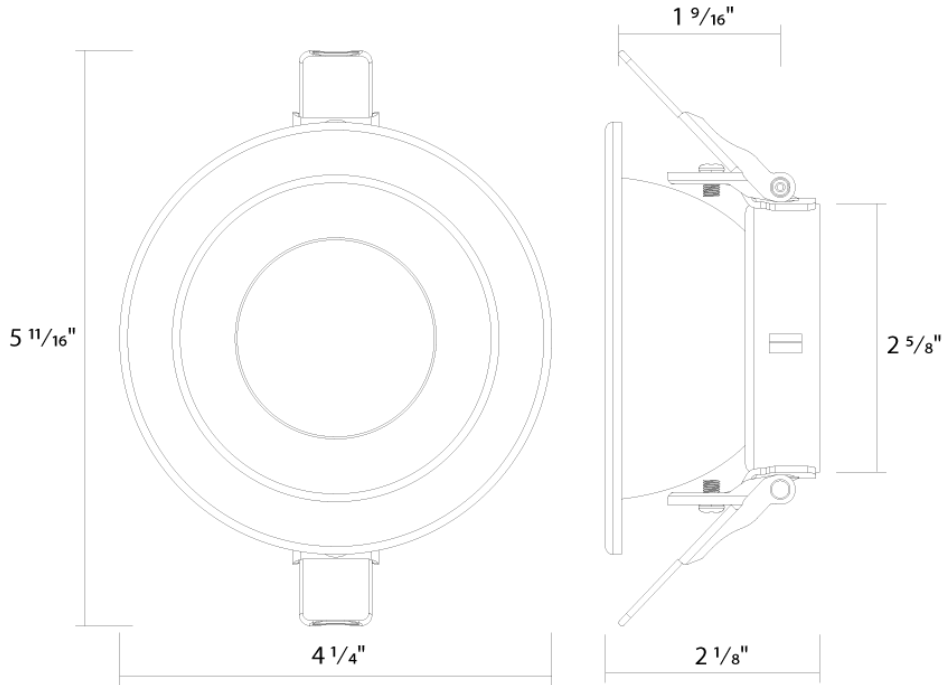

Installation

Mounting:

Twist-lock design to attach reflector trim to compatible LED light engine

Construction

Trim Size:

3"

Trim Reflector:

Smooth reflector constructed from anodized aluminum with powder coated paint finish

Dimensions

Ordering Matrix

Family	Aperture/Size	Shape	Reflector Finish	Trim
ND22T	3	R	W	
	3 = 3" 4 = 4" 4H = 4" 6 = 6" 6H = 6" 8 = 8" 10 = 10"	R = Round S = Square ^{A1}	W = White Reflector + Flange HZ = Haze Reflector + Flange HW = Haze Reflector + White Flange B = Black Reflector + Flange ^{A2}	Blank = Open Flanged Trim WW = Wall Wash Flanged Trim ^{A3}

^{A1} Square not available in 10".

^{A2} Black flange for black reflector only.

^{A3} Wall wash available in 3", 4", 6" (12W) and 6" & 8" (20W, 30W, 50W).

ND22-12 fits 3, 4, and 6"; ND22-20 and ND22-30 fit 4H, 6H, and 8" models; ND22-50 fits 6H, 8", and 10" models.