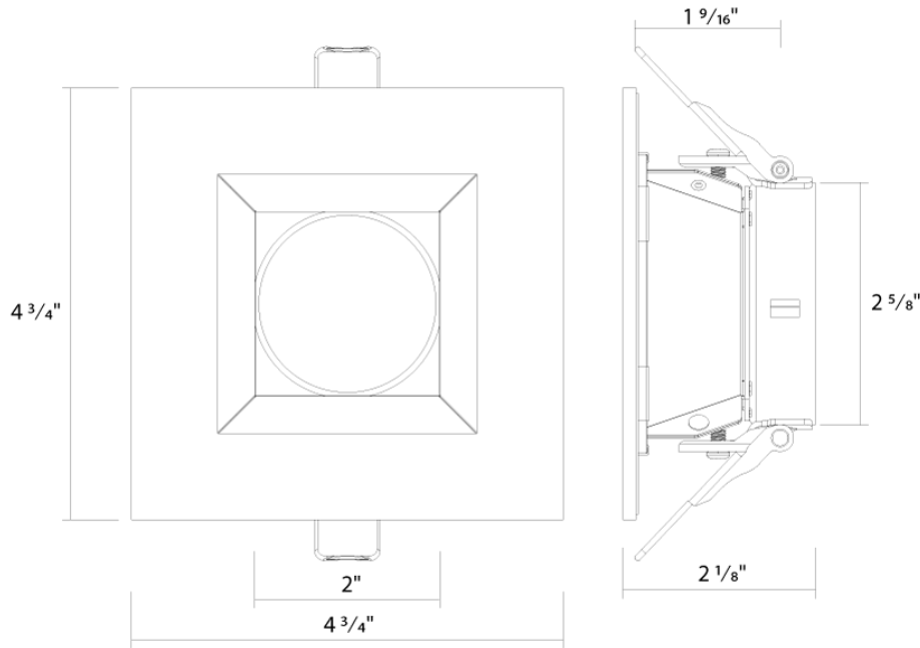

Installation

Mounting:

Twist-lock design to attach reflector trim to compatible LED light engine

Construction

Trim Size:

3"

Trim Shape:

Square

Dimensions

Ordering Matrix

Family	Aperture/Size	Shape	Reflector Finish	Trim
ND22T	3	S	B	
	3 = 3" 4 = 4" 4H = 4" 6 = 6" 6H = 6" 8 = 8" 10 = 10"	R = Round S = Square ^{A1}	W = White Reflector + Flange HZ = Haze Reflector + Flange HW = Haze Reflector + White Flange B = Black Reflector + Flange ^{A2}	Blank = Open Flanged Trim WW = Wall Wash Flanged Trim ^{A3}

^{A1} Square not available in 10".

^{A2} Black flange for black reflector only.

^{A3} Wall wash available in 3", 4", 6" (12W) and 6" & 8" (20W, 30W, 50W).

ND22-12 fits 3, 4, and 6"; ND22-20 and ND22-30 fit 4H, 6H, and 8" models; ND22-50 fits 6H, 8", and 10" models.