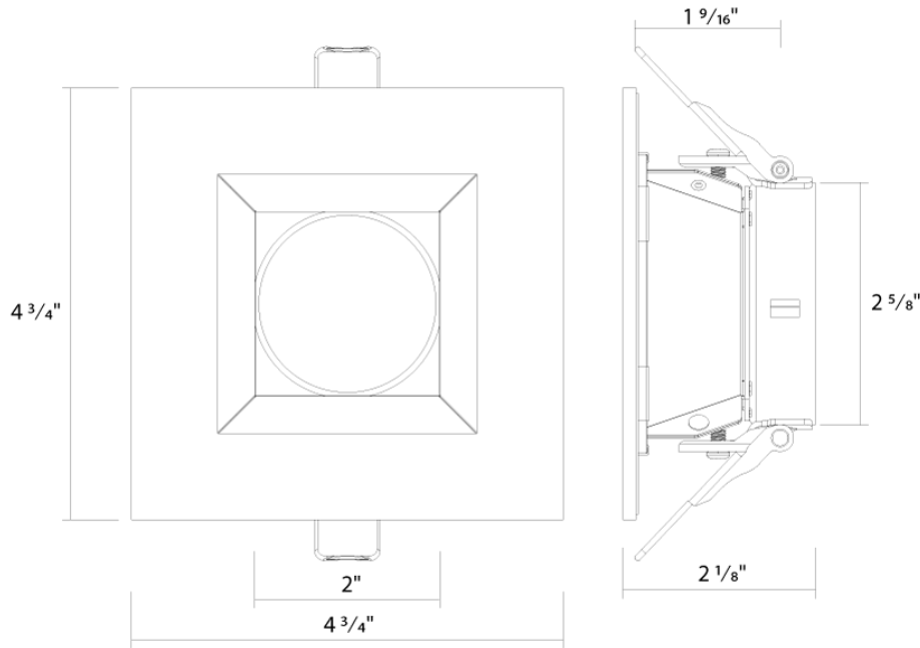

Installation

Mounting:

Twist-lock design to attach reflector trim to compatible LED light engine

Construction

Trim Size:

3"

Trim Shape:

Square

Dimensions

Ordering Matrix

Family	Aperture/Size	Shape	Reflector Finish	Trim
ND22T	3	S	HW	
	3 = 3" 4 = 4" 4H = 4" 6 = 6" 6H = 6" 8 = 8" 10 = 10"	R = Round S = Square ^{A1}	W = White Reflector + Flange HZ = Haze Reflector + Flange HW = Haze Reflector + White Flange B = Black Reflector + Flange ^{A2}	Blank = Open Flanged Trim WW = Wall Wash Flanged Trim ^{A3}

^{A1} Square not available in 10".

^{A2} Black flange for black reflector only.

^{A3} Wall wash available in 3", 4", 6" (12W) and 6" & 8" (20W, 30W, 50W).

ND22-12 fits 3, 4, and 6"; ND22-20 and ND22-30 fit 4H, 6H, and 8" models; ND22-50 fits 6H, 8", and 10" models.