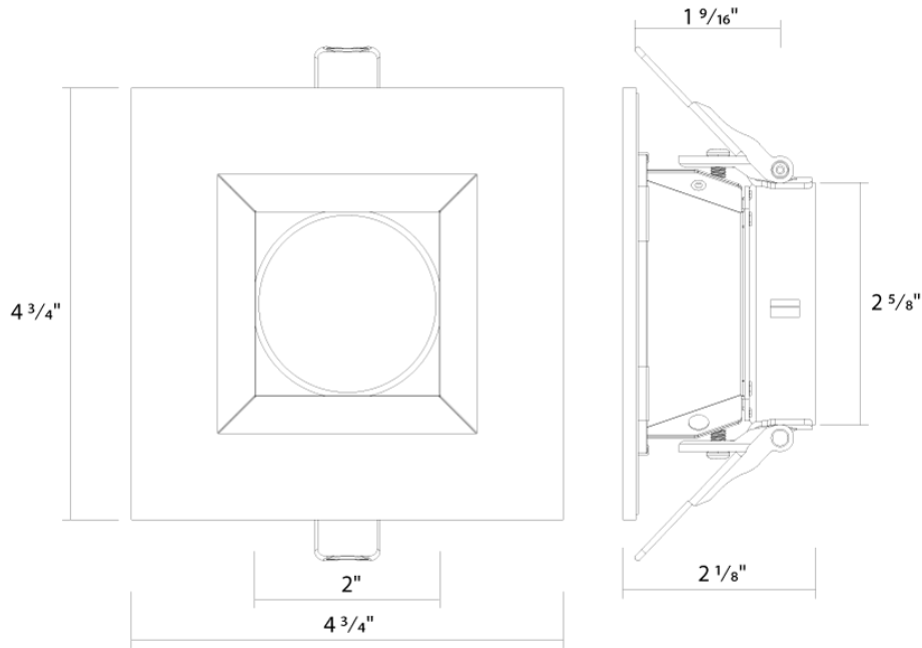

Dimensions

Ordering Matrix

Family	Aperture/Size	Shape	Reflector Finish	Trim
ND22T	3	S	HZ	
	3 = 3" 4 = 4" 4H = 4" 6 = 6" 6H = 6" 8 = 8" 10 = 10"	R = Round S = Square ^{A1}	W = White Reflector + Flange HZ = Haze Reflector + Flange HW = Haze Reflector + White Flange B = Black Reflector + Flange ^{A2}	Blank = Open Flanged Trim WW = Wall Wash Flanged Trim ^{A3}

^{A1} Square not available in 10".

^{A2} Black flange for black reflector only.

^{A3} Wall wash available in 3", 4", 6" (12W) and 6" & 8" (20W, 30W, 50W).

ND22-12 fits 3, 4, and 6"; ND22-20 and ND22-30 fit 4H, 6H, and 8" models; ND22-50 fits 6H, 8", and 10" models.