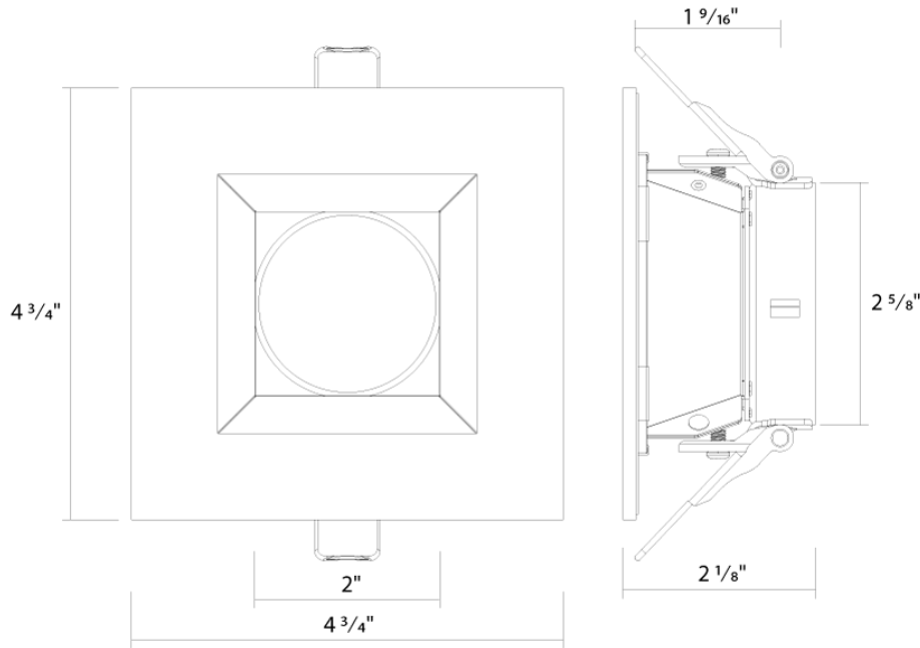

Installation

Mounting:

Twist-lock design to attach reflector trim to compatible LED light engine

Construction

Trim Size:

3"

Trim Shape:

Square

Dimensions

Ordering Matrix

Family	Aperture/Size	Shape	Reflector Finish	Trim
ND22T	3	S	W	
	3 = 3" 4 = 4" 4H = 4" 6 = 6" 6H = 6" 8 = 8" 10 = 10"	R = Round S = Square ^{A1}	W = White Reflector + Flange HZ = Haze Reflector + Flange HW = Haze Reflector + White Flange B = Black Reflector + Flange ^{A2}	Blank = Open Flanged Trim WW = Wall Wash Flanged Trim ^{A3}

^{A1} Square not available in 10".

^{A2} Black flange for black reflector only.

^{A3} Wall wash available in 3", 4", 6" (12W) and 6" & 8" (20W, 30W, 50W).

ND22-12 fits 3, 4, and 6"; ND22-20 and ND22-30 fit 4H, 6H, and 8" models; ND22-50 fits 6H, 8", and 10" models.