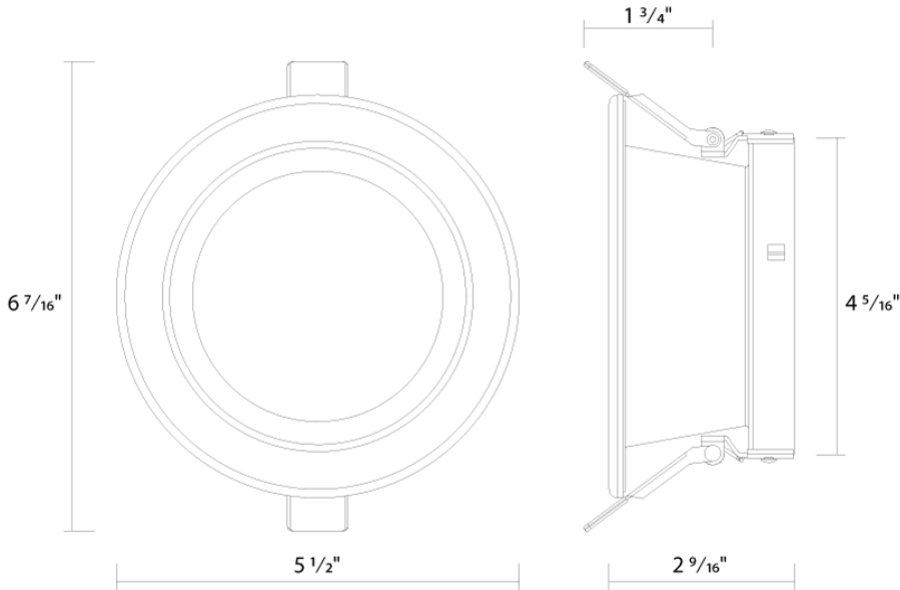

Installation

Mounting:

Twist-lock design to attach reflector trim to compatible LED light engine

Construction

Trim Size:

4"

Trim Reflector:

Smooth reflector constructed from anodized aluminum with powder coated paint finish

Dimensions

Ordering Matrix

Family	Aperture/Size	Shape	Reflector Finish	Trim
ND22T	4H	R	B	
	3 = 3" 4 = 4" 4H = 4" 6 = 6" 6H = 6" 8 = 8" 10 = 10"	R = Round S = Square ^{A1}	W = White Reflector + Flange HZ = Haze Reflector + Flange HW = Haze Reflector + White Flange B = Black Reflector + Flange ^{A2}	Blank = Open Flanged Trim WW = Wall Wash Flanged Trim ^{A3}

^{A1} Square not available in 10".

^{A2} Black flange for black reflector only.

^{A3} Wall wash available in 3", 4", 6" (12W) and 6" & 8" (20W, 30W, 50W).

ND22-12 fits 3, 4, and 6"; ND22-20 and ND22-30 fit 4H, 6H, and 8" models; ND22-50 fits 6H, 8", and 10" models.