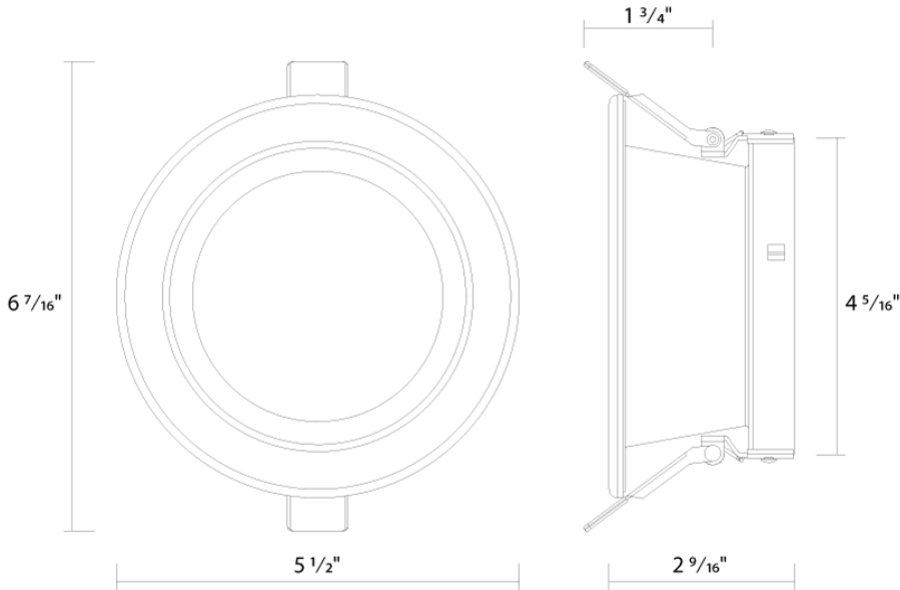

Installation

Mounting:

Twist-lock design to attach reflector trim to compatible LED light engine

Construction

Trim Size:

4"

Trim Reflector:

Smooth reflector constructed from anodized aluminum with powder coated paint finish

Dimensions

Ordering Matrix

Family	Aperture/Size	Shape	Reflector Finish	Trim
ND22T	4H	R	HW	
	3 = 3" 4 = 4" 4H = 4" 6 = 6" 6H = 6" 8 = 8" 10 = 10"	R = Round S = Square ^{A1}	W = White Reflector + Flange HZ = Haze Reflector + Flange HW = Haze Reflector + White Flange B = Black Reflector + Flange ^{A2}	Blank = Open Flanged Trim WW = Wall Wash Flanged Trim ^{A3}

^{A1} Square not available in 10".

^{A2} Black flange for black reflector only.

^{A3} Wall wash available in 3", 4", 6" (12W) and 6" & 8" (20W, 30W, 50W).

ND22-12 fits 3, 4, and 6"; ND22-20 and ND22-30 fit 4H, 6H, and 8" models; ND22-50 fits 6H, 8", and 10" models.