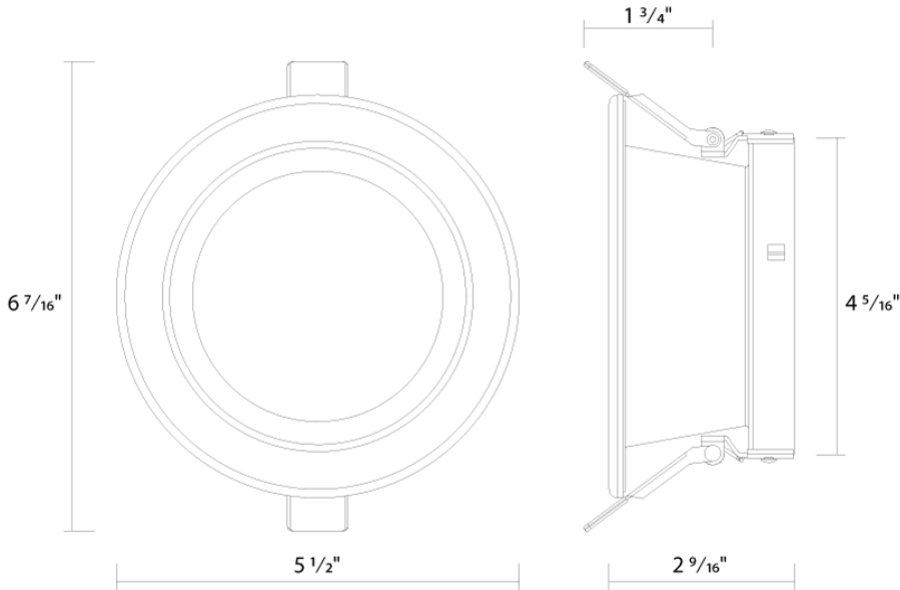

Installation

Mounting:

Twist-lock design to attach reflector trim to compatible LED light engine

Construction

Trim Size:

4"

Trim Reflector:

Smooth reflector constructed from anodized aluminum with powder coated paint finish

Dimensions

Ordering Matrix

Family	Aperture/Size	Shape	Reflector Finish	Trim
ND22T	4H	R	HZ	
	3 = 3" 4 = 4" 4H = 4" 6 = 6" 6H = 6" 8 = 8" 10 = 10"	R = Round S = Square ^{A1}	W = White Reflector + Flange HZ = Haze Reflector + Flange HW = Haze Reflector + White Flange B = Black Reflector + Flange ^{A2}	Blank = Open Flanged Trim WW = Wall Wash Flanged Trim ^{A3}

^{A1} Square not available in 10".

^{A2} Black flange for black reflector only.

^{A3} Wall wash available in 3", 4", 6" (12W) and 6" & 8" (20W, 30W, 50W).

ND22-12 fits 3, 4, and 6"; ND22-20 and ND22-30 fit 4H, 6H, and 8" models; ND22-50 fits 6H, 8", and 10" models.