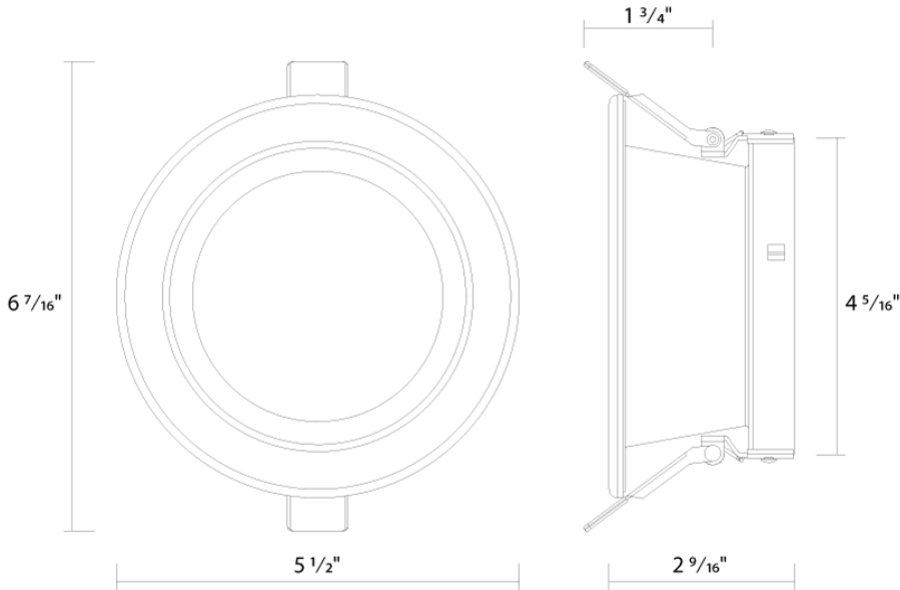

Installation

Mounting:

Twist-lock design to attach reflector trim to compatible LED light engine

Construction

Trim Size:

4"

Trim Reflector:

Smooth reflector constructed from anodized aluminum with powder coated paint finish

Dimensions

Ordering Matrix

Family	Aperture/Size	Shape	Reflector Finish	Trim
ND22T	4H	R	W	
	3 = 3" 4 = 4" 4H = 4" 6 = 6" 6H = 6" 8 = 8" 10 = 10"	R = Round S = Square ^{A1}	W = White Reflector + Flange HZ = Haze Reflector + Flange HW = Haze Reflector + White Flange B = Black Reflector + Flange ^{A2}	Blank = Open Flanged Trim WW = Wall Wash Flanged Trim ^{A3}

^{A1} Square not available in 10".

^{A2} Black flange for black reflector only.

^{A3} Wall wash available in 3", 4", 6" (12W) and 6" & 8" (20W, 30W, 50W).

ND22-12 fits 3, 4, and 6"; ND22-20 and ND22-30 fit 4H, 6H, and 8" models; ND22-50 fits 6H, 8", and 10" models.