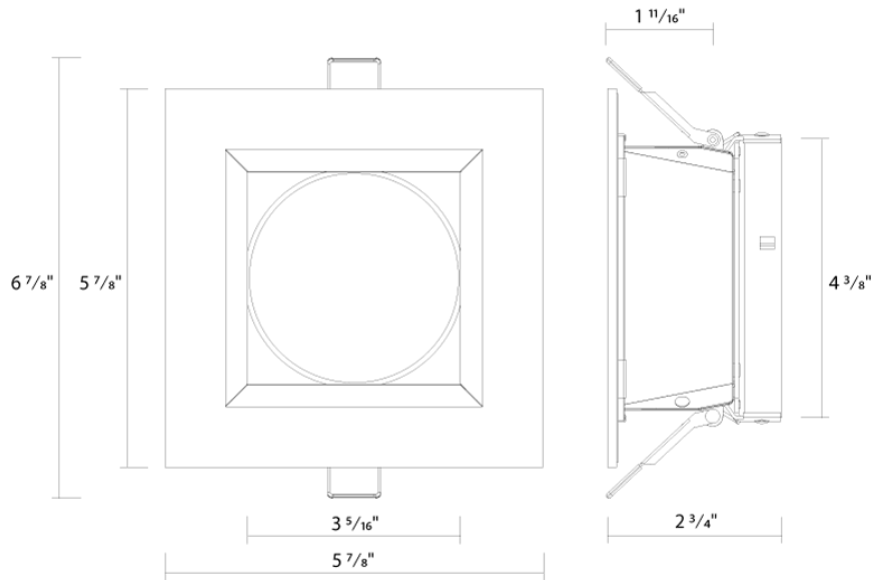

Installation

Mounting:

Twist-lock design to attach reflector trim to compatible LED light engine

Construction

Trim Size:

4"

Trim Shape:

Square

Dimensions

Ordering Matrix

Family	Aperture/Size	Shape	Reflector Finish	Trim
ND22T	4H	S	B	
	3 = 3" 4 = 4" 4H = 4" 6 = 6" 6H = 6" 8 = 8" 10 = 10"	R = Round S = Square ^{A1}	W = White Reflector + Flange HZ = Haze Reflector + Flange HW = Haze Reflector + White Flange B = Black Reflector + Flange ^{A2}	Blank = Open Flanged Trim WW = Wall Wash Flanged Trim ^{A3}

^{A1} Square not available in 10".

^{A2} Black flange for black reflector only.

^{A3} Wall wash available in 3", 4", 6" (12W) and 6" & 8" (20W, 30W, 50W).

ND22-12 fits 3, 4, and 6"; ND22-20 and ND22-30 fit 4H, 6H, and 8" models; ND22-50 fits 6H, 8", and 10" models.