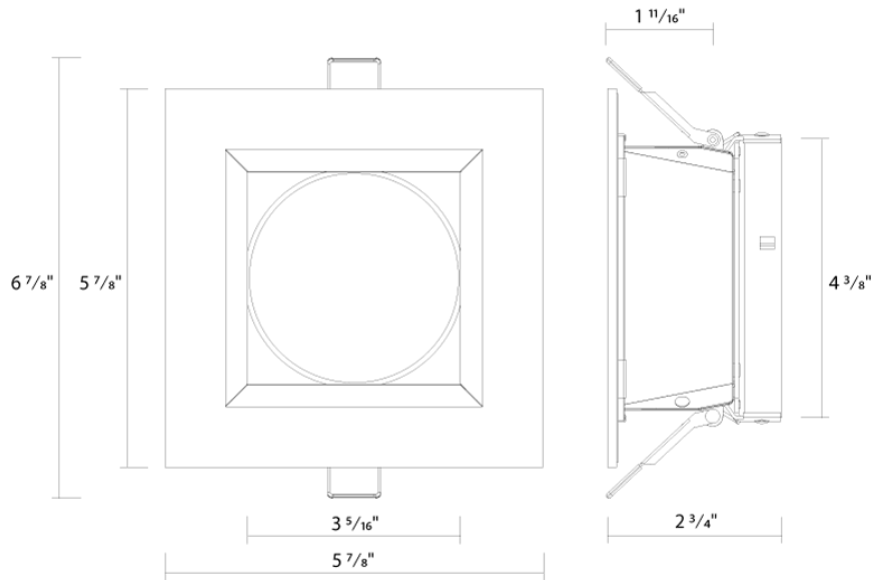

Mounting:

Twist-lock design to attach reflector trim to compatible LED light engine

Construction

Trim Size:

4"

Trim Shape:

Square

Trim Reflector:

Dimensions

Ordering Matrix

Family	Aperture/Size	Shape	Reflector Finish	Trim
ND22T	4H	S	HZ	

3 = 3"
 4 = 4"
 4H = 4"
 6 = 6"
 6H = 6"
 8 = 8"
 10 = 10"

R = Round
S = Square ^{A1}

W = White Reflector + Flange
HZ = Haze Reflector + Flange
HW = Haze Reflector + White Flange
B = Black Reflector + Flange ^{A2}

Blank = Open Flanged Trim
WW = Wall Wash Flanged Trim ^{A3}

^{A1} Square not available in 10".

^{A2} Black flange for black reflector only.

^{A3} Wall wash available in 3", 4", 6" (12W) and 6" & 8" (20W, 30W, 50W).