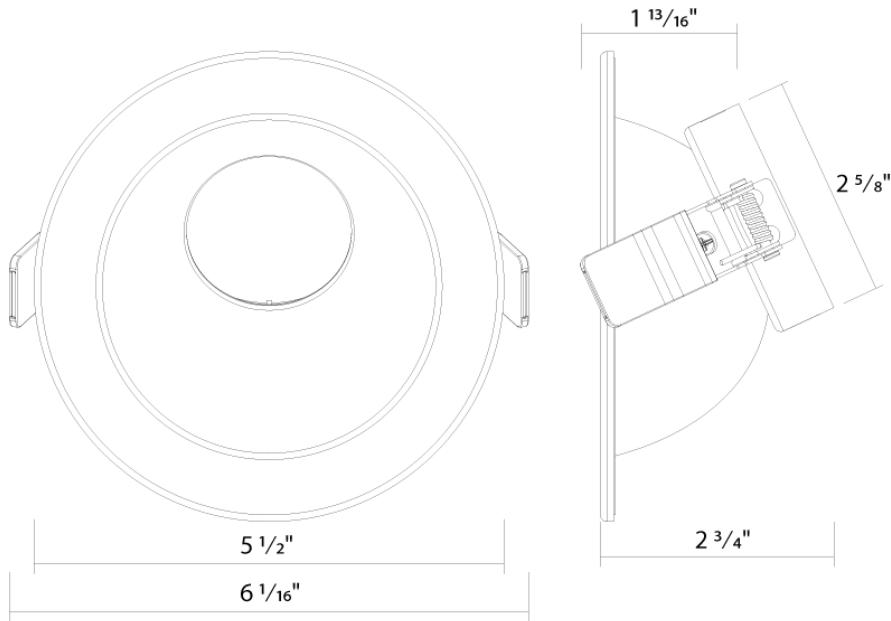

Installation

Mounting:

Twist-lock design to attach reflector trim to compatible LED light engine

Construction

Trim Size:

4"

Trim Shape:

Wall Wash - Round

Dimensions

Ordering Matrix

Family	Aperture/Size	Shape	Reflector Finish	Trim
ND22T	4	R	B	WW
	3 = 3" 4 = 4" 4H = 4" 6 = 6" 6H = 6" 8 = 8" 10 = 10"	R = Round S = Square ^{A1}	W = White Reflector + Flange HZ = Haze Reflector + Flange HW = Haze Reflector + White Flange B = Black Reflector + Flange ^{A2}	Blank = Open Flanged Trim WW = Wall Wash Flanged Trim ^{A3}

^{A1} Square not available in 10".

^{A2} Black flange for black reflector only.

^{A3} Wall wash available in 3", 4", 6" (12W) and 6" & 8" (20W, 30W, 50W).

ND22-12 fits 3, 4, and 6"; ND22-20 and ND22-30 fit 4H, 6H, and 8" models; ND22-50 fits 6H, 8", and 10" models.