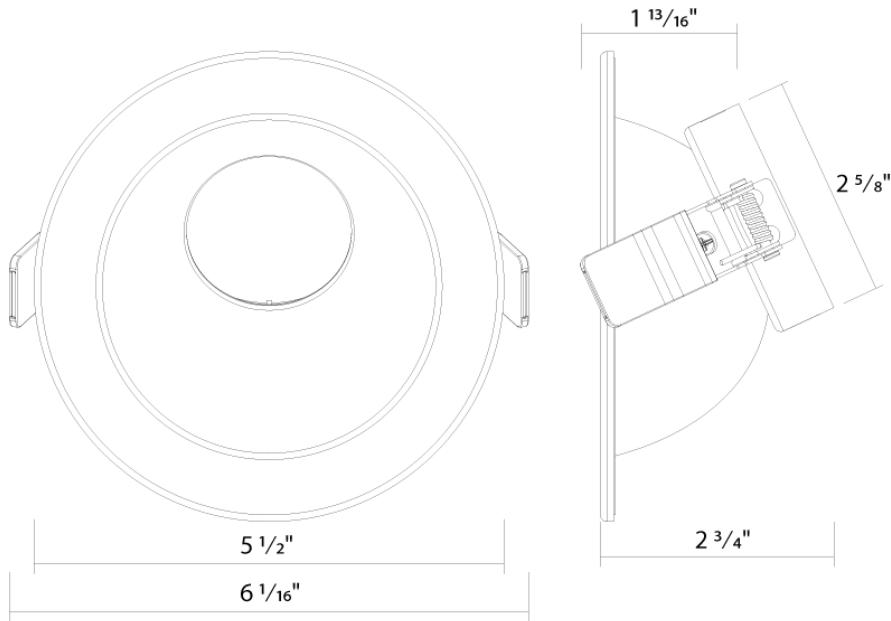

**Installation**

**Mounting:**

Twist-lock design to attach reflector trim to compatible LED light engine

**Construction**

**Trim Size:**

4"

**Trim Shape:**

Wall Wash - Round

Dimensions

Ordering Matrix

Family	Aperture/Size	Shape	Reflector Finish	Trim
ND22T	4	R	HW	WW
	3 = 3" 4 = 4" 4H = 4" 6 = 6" 6H = 6" 8 = 8" 10 = 10"	R = Round S = Square <sup>A1</sup>	W = White Reflector + Flange HZ = Haze Reflector + Flange HW = Haze Reflector + White Flange B = Black Reflector + Flange <sup>A2</sup>	Blank = Open Flanged Trim WW = Wall Wash Flanged Trim <sup>A3</sup>

<sup>A1</sup> Square not available in 10".

<sup>A2</sup> Black flange for black reflector only.

<sup>A3</sup> Wall wash available in 3", 4", 6" (12W) and 6" & 8" (20W, 30W, 50W).

ND22-12 fits 3, 4, and 6"; ND22-20 and ND22-30 fit 4H, 6H, and 8" models; ND22-50 fits 6H, 8", and 10" models.