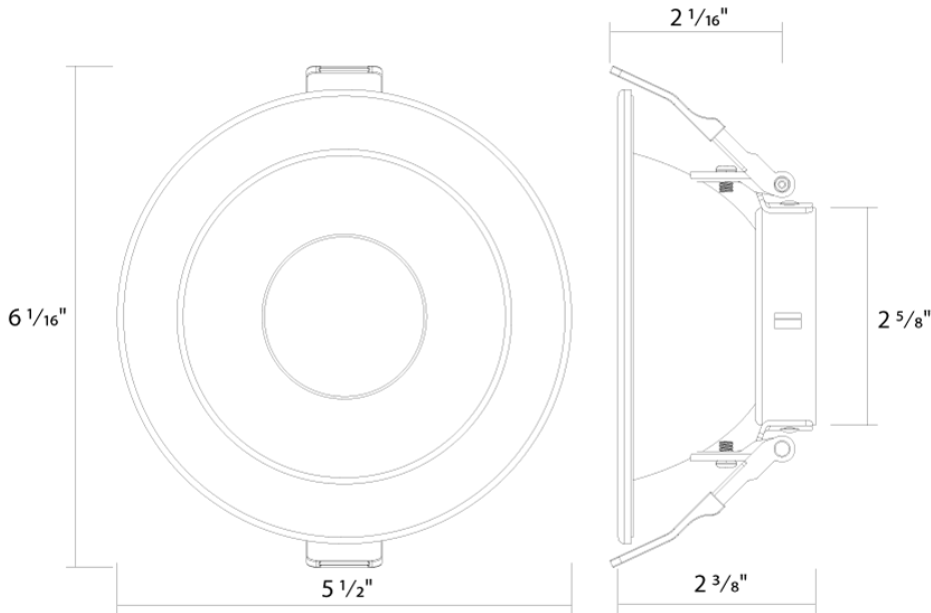

Installation

Mounting:

Twist-lock design to attach reflector trim to compatible LED light engine

Construction

Trim Size:

4"

Trim Reflector:

Smooth reflector constructed from anodized aluminum with powder coated paint finish

Dimensions

Ordering Matrix

Family	Aperture/Size	Shape	Reflector Finish	Trim
ND22T	4	R	HW	
	3 = 3" 4 = 4" 4H = 4" 6 = 6" 6H = 6" 8 = 8" 10 = 10"	R = Round S = Square ^{A1}	W = White Reflector + Flange HZ = Haze Reflector + Flange HW = Haze Reflector + White Flange B = Black Reflector + Flange ^{A2}	Blank = Open Flanged Trim WW = Wall Wash Flanged Trim ^{A3}

^{A1} Square not available in 10".

^{A2} Black flange for black reflector only.

^{A3} Wall wash available in 3", 4", 6" (12W) and 6" & 8" (20W, 30W, 50W).

ND22-12 fits 3, 4, and 6"; ND22-20 and ND22-30 fit 4H, 6H, and 8" models; ND22-50 fits 6H, 8", and 10" models.