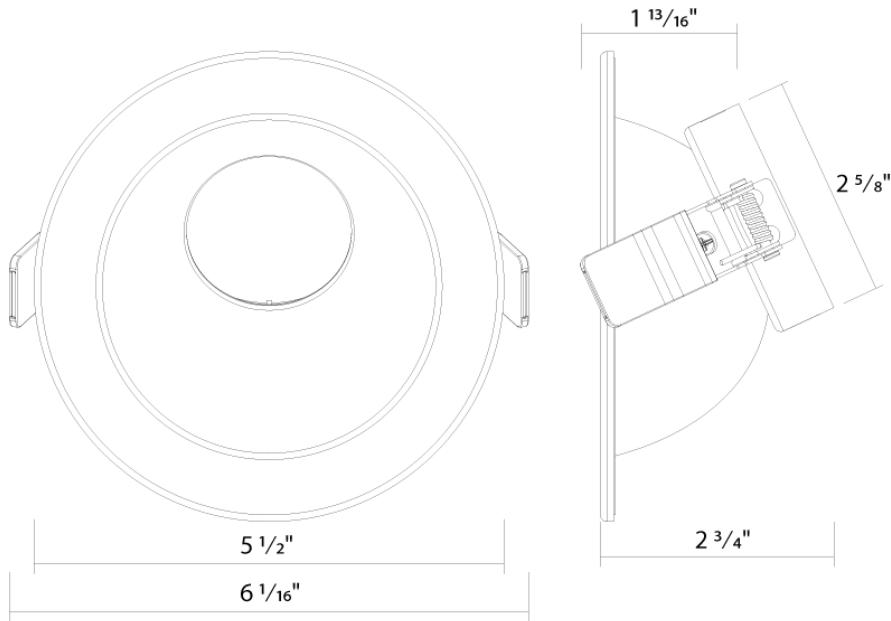

**Installation**

**Mounting:**

Twist-lock design to attach reflector trim to compatible LED light engine

**Construction**

**Trim Size:**

4"

**Trim Shape:**

Wall Wash - Round

Dimensions

Ordering Matrix

Family	Aperture/Size	Shape	Reflector Finish	Trim
ND22T	4	R	HZ	WW
	3 = 3" 4 = 4" 4H = 4" 6 = 6" 6H = 6" 8 = 8" 10 = 10"	R = Round S = Square <sup>A1</sup>	W = White Reflector + Flange HZ = Haze Reflector + Flange HW = Haze Reflector + White Flange B = Black Reflector + Flange <sup>A2</sup>	Blank = Open Flanged Trim WW = Wall Wash Flanged Trim <sup>A3</sup>

<sup>A1</sup> Square not available in 10".

<sup>A2</sup> Black flange for black reflector only.

<sup>A3</sup> Wall wash available in 3", 4", 6" (12W) and 6" & 8" (20W, 30W, 50W).

ND22-12 fits 3, 4, and 6"; ND22-20 and ND22-30 fit 4H, 6H, and 8" models; ND22-50 fits 6H, 8", and 10" models.