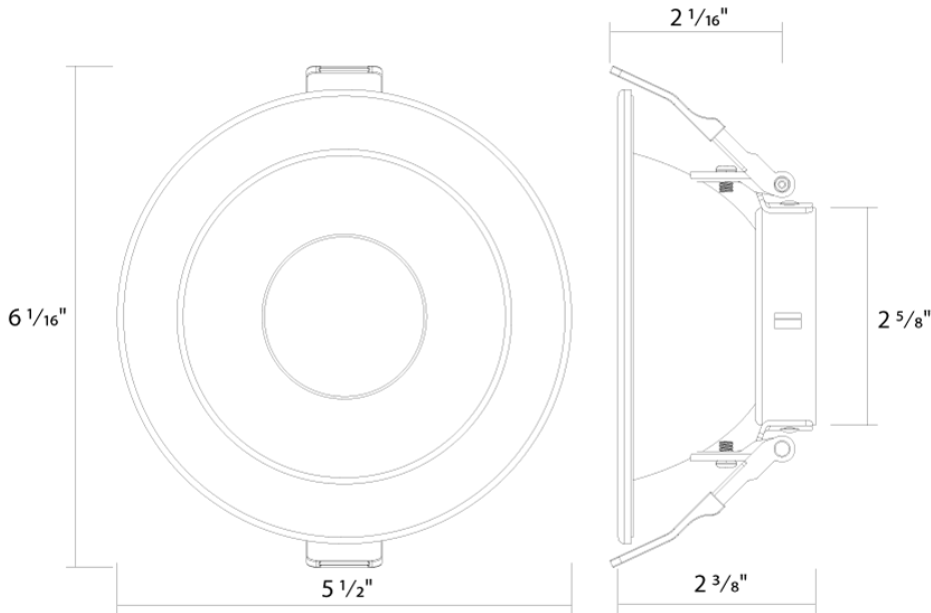

Installation

Mounting:

Twist-lock design to attach reflector trim to compatible LED light engine

Construction

Trim Size:

4"

Trim Reflector:

Smooth reflector constructed from anodized aluminum with powder coated paint finish

Dimensions

Ordering Matrix

Family	Aperture/Size	Shape	Reflector Finish	Trim
ND22T	4	R	HZ	

3 = 3"
 4 = 4"
 4H = 4"
 6 = 6"
 6H = 6"
 8 = 8"
 10 = 10"

R = Round
S = Square ^{A1}

W = White Reflector + Flange
HZ = Haze Reflector + Flange
HW = Haze Reflector + White Flange
B = Black Reflector + Flange ^{A2}

Blank = Open Flanged Trim
WW = Wall Wash Flanged Trim ^{A3}

^{A1} Square not available in 10".

^{A2} Black flange for black reflector only.

^{A3} Wall wash available in 3", 4", 6" (12W) and 6" & 8" (20W, 30W, 50W).