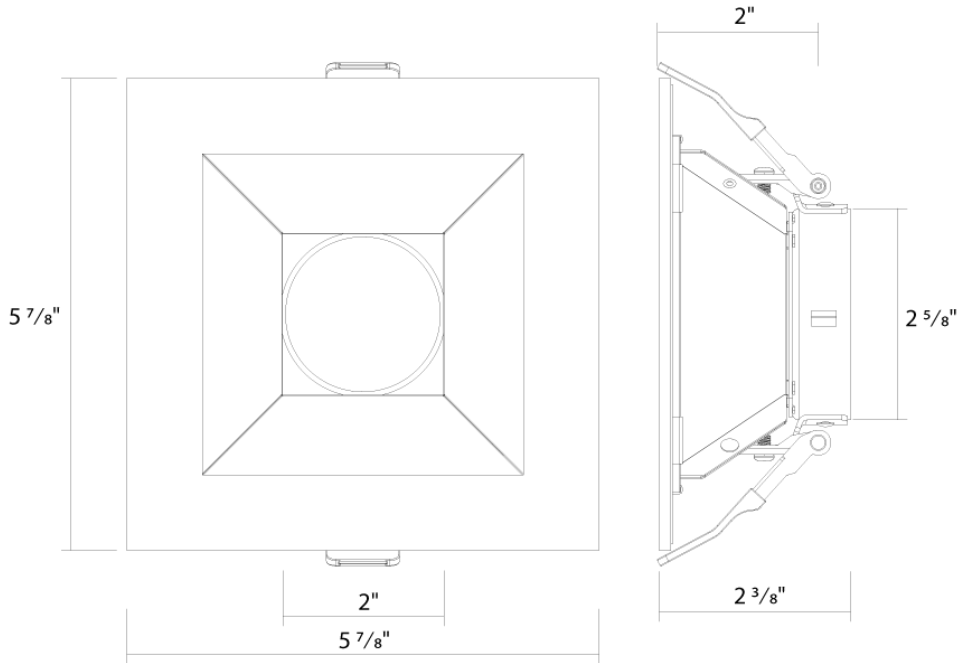

### Compliance

**Trade Agreements Act Compliant:**

This product is a product of Cambodia and a "designated country" end product that complies with the Trade Agreements Act

Dimensions

Ordering Matrix

Family	Aperture/Size	Shape	Reflector Finish	Trim
ND22T	4	S	HW	
	3 = 3" 4 = 4" 4H = 4" 6 = 6" 6H = 6" 8 = 8" 10 = 10"	R = Round S = Square <sup>A1</sup>	W = White Reflector + Flange HZ = Haze Reflector + Flange HW = Haze Reflector + White Flange B = Black Reflector + Flange <sup>A2</sup>	Blank = Open Flanged Trim WW = Wall Wash Flanged Trim <sup>A3</sup>

<sup>A1</sup> Square not available in 10".

<sup>A2</sup> Black flange for black reflector only.

<sup>A3</sup> Wall wash available in 3", 4", 6" (12W) and 6" & 8" (20W, 30W, 50W).

ND22-12 fits 3, 4, and 6"; ND22-20 and ND22-30 fit 4H, 6H, and 8" models; ND22-50 fits 6H, 8", and 10" models.